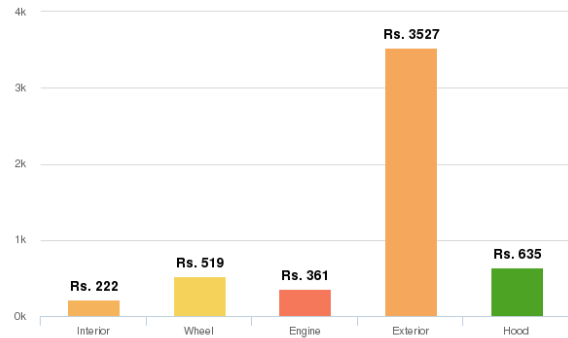

### Repair Estimates

#### Auto Inspection

Dashboard

7/10

₹ 5000 - 5526

is the Engine Repair Estimate & Service for this vehicle

Interior	<div style="width: 70%;"></div>	7/10
Wheel	<div style="width: 70%;"></div>	7/10
Test Drive	<div style="width: 70%;"></div>	7/10
Exterior	<div style="width: 70%;"></div>	7/10
Hood	<div style="width: 70%;"></div>	7/10

#### Total Repair Estimate Spend\*

Prices of Similar Vehicles Listed on Droom