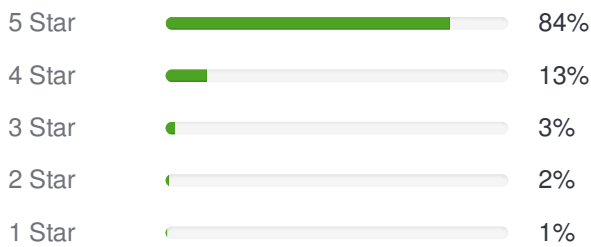

RATINGS & REVIEWS

Review Of Ratings And Reviews By Buyers

Ratings

Maruti Suzuki Swift

★ 4.4 Ratings

1530 Reviews

8 Expert Reviews

Distribution of Rating

- ★★★★★ Price
- ★★★★★ Features Options
- ★★★★★ Look Style
- ★★★★★ Fuel Efficiency
- ★★★★★ Maintenance
- ★★★★★ Resale Value
- ★★★★★ Safety

Top Rating

RanbirSinghuWQb

on: 2021-06-04T10:49:08Z | 0 Views

Nice Car

Top Expert Review

The new Swift has made its debut India and here is how it compares to the updated Grand i10.

Poor Rating

ShashankKumare5iK

on: 2020-05-11T12:42:54Z | 6 Views

not a good car